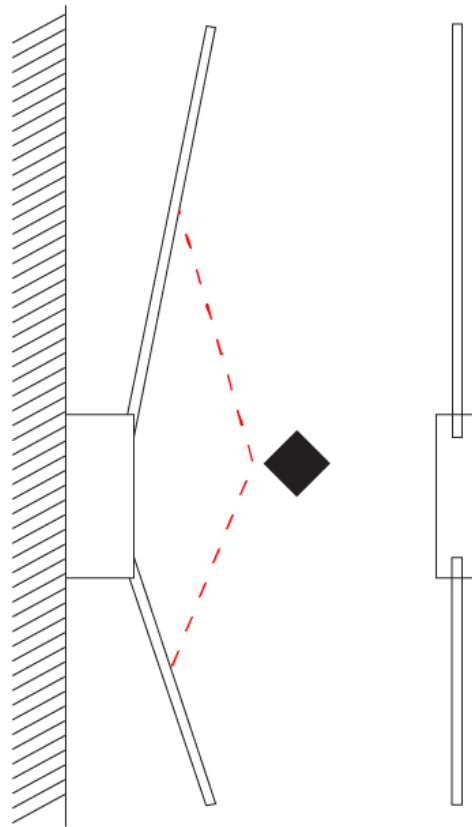

PROJECT	
TYPE	
SPECIFIER	
QUANTITY	
DATE	

SPILLO 2 ROD SURFACE

D42055-

base number
 Color Temperature Finish Options

- To build a product code in our configurator select the specify button on the base model # product page
- To build a manual product code on this datasheet choose from the options listed below in blue font and add the suffix to the base model #

GENERAL

Series: Spillo
 Subseries: Spillo 2 Rod
 Brand: Icone
 Division: Design
 Mounting Type: Surface
 Mounting Location: Wall
 Subcategory: Ambient

PHYSICAL

Shape: Rectangle
 Width (mm): 32
 Width (in): 1 ¼
 Height (mm): 720
 Height (in): 28 ¾
 Extension (mm): 460
 Extension (in): 18 ½
 Light Distribution: Direct / Indirect
 Fixture Finish: WHI / WHC / BLK / BGD
 Fixture Material: Brass

SPILO 2 ROD SURFACE

D42055-

PROJECT _____

TYPE _____

SPECIFIER _____

QUANTITY _____

DATE _____

D

GENERAL

Series: Spillo
 Subseries: Spillo 2 Rod
 Brand: Icone
 Division: Design
 Mounting Type: Recessed
 Mounting Location: Ceiling
 Subcategory: Ambient

PHYSICAL

Shape: Rectangle
 Length (mm): 50
 Length (in): 1 ¹⁵/₁₆
 Width (mm): 600
 Width (in): 23 ⁵/₆
 Height (mm): 400
 Height (in): 15 ³/₄
 Light Distribution: Adjustable
 Fixture Finish: WHI / BLK / CHR / BGD
 Fixture Material: Brass