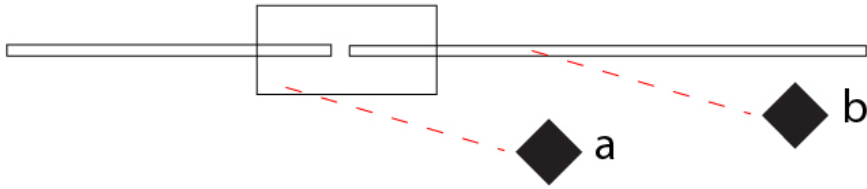

D

SPILLO COLOR FINISH CHART

PROJECT	_____
TYPE	_____
SPECIFIER	_____
QUANTITY	_____
DATE	_____

Fixture Finish

White - WHI

Black - BLK

Chrome - CHR

Brushed Gold - BGD