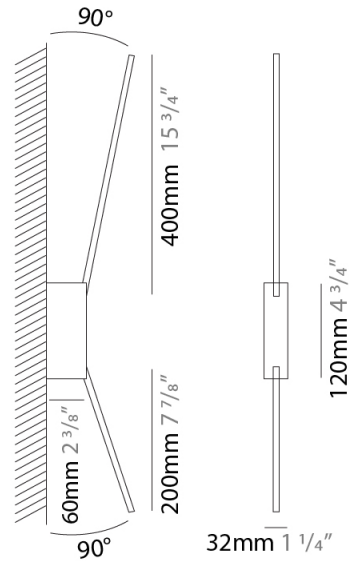

PROJECT	
TYPE	
SPECIFIER	
QUANTITY	
DATE	

SPILLO 2 ROD SURFACE

D42055-

base number
Color   Temperature   Finish   Options

1. To build a product code in our configurator select the specify button on the base model # product page
2. To build a manual product code on this datasheet choose from the options listed below in blue font and add the suffix to the base model #

GENERAL

Series: Spillo
Subseries: Spillo 2 Rod
Brand: Icone
Division: Design
Mounting Type: Surface
Mounting Location: Wall
Subcategory: Ambient

PHYSICAL

Shape: Rectangle
Width (mm): 32
Width (in): 1 ¼
Height (mm): 720
Height (in): 28 ¾
Extension (mm): 460
Extension (in): 18 ½
Light Distribution: Direct / Indirect
Fixture Finish: WHI / WHC / BLK / BGD
Fixture Material: Brass

ELECTRICAL

Lamp Type: LED
Total Output Wattage (W): 7.44
Dimming: 0-10V Dimming
Driver Included: Yes
Driver Location: Integrated
Driver Type: Constant Voltage - 120Vac
Driver Class: Class 2
Input Voltage (V): 120 - 277
Output Voltage (V): 12
Upon Request: (Not included - see components) Remote: 0-10Vdc dimming / Non-dimming 120/277Vac

LED

Color Temperature (°K): 2700 / 3000
Nominal Lumen (lm): 660
CRI: >90 CRI

OPTICAL

Adjustability: Tilt 90°

RATINGS AND CERTIFICATIONS

Certified By: Certified for North American Standards
IP rating: IP20