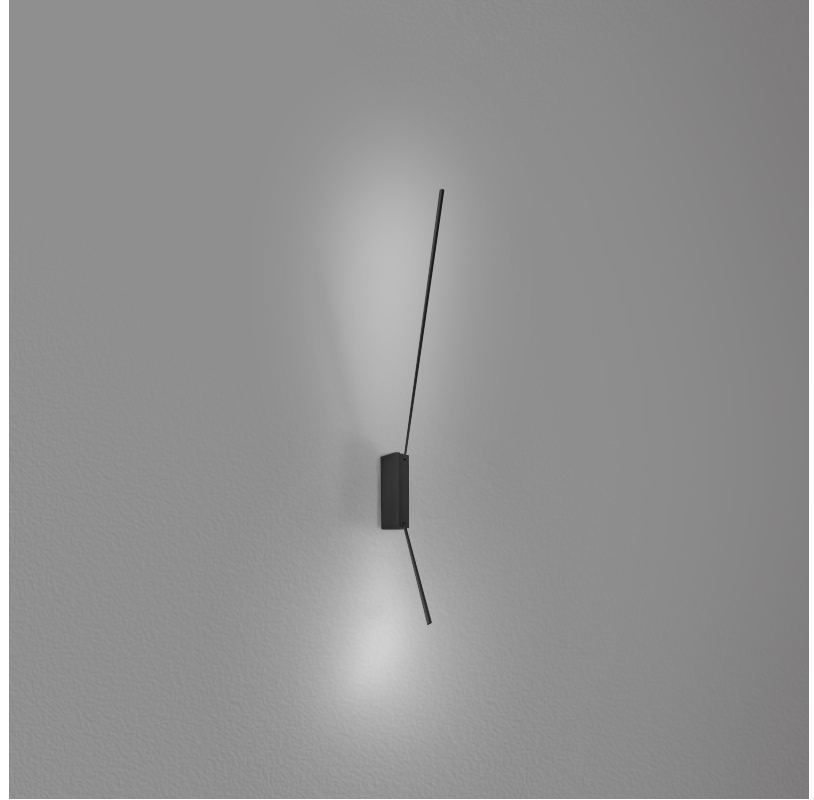

PROJECT	
TYPE	
SPECIFIER	
QUANTITY	
DATE	

SPILLO 2 ROD SURFACE

D42055-

base number
 Color Temperature Finish Options

- To build a product code in our configurator select the specify button on the base model # product page
- To build a manual product code on this datasheet choose from the options listed below in blue font and add the suffix to the base model #

GENERAL

Series: Spillo
 Subseries: Spillo 2 Rod
 Brand: Icone
 Division: Design
 Mounting Type: Surface
 Mounting Location: Wall
 Subcategory: Ambient

PHYSICAL

Shape: Rectangle
 Width (mm): 32
 Width (in): 1 ¼
 Height (mm): 720
 Height (in): 28 ¾
 Extension (mm): 460
 Extension (in): 18 ½
 Light Distribution: Direct / Indirect
 Fixture Finish: WHI / WHC / BLK / BGD
 Fixture Material: Brass

LED

Color Temperature (°K): 2700 / 3000
 Nominal Lumen (lm): 660
 CRI: >90 CRI

OPTICAL

Adjustability: Tilt 90°

RATINGS AND CERTIFICATIONS

Certified By: Certified for North American Standards
 IP rating: IP20

GENERAL

Series: Spillo
 Subseries: Spillo 2 Rod
 Brand: Icone
 Division: Design
 Mounting Type: Recessed
 Mounting Location: Ceiling
 Subcategory: Ambient

PHYSICAL

Shape: Rectangle
 Length (mm): 50
 Length (in): 1 ¹⁵/₁₆
 Width (mm): 600
 Width (in): 23 ⁵/₆
 Height (mm): 400
 Height (in): 15 ³/₄
 Light Distribution: Adjustable
 Fixture Finish: WHI / BLK / CHR / BGD
 Fixture Material: Brass